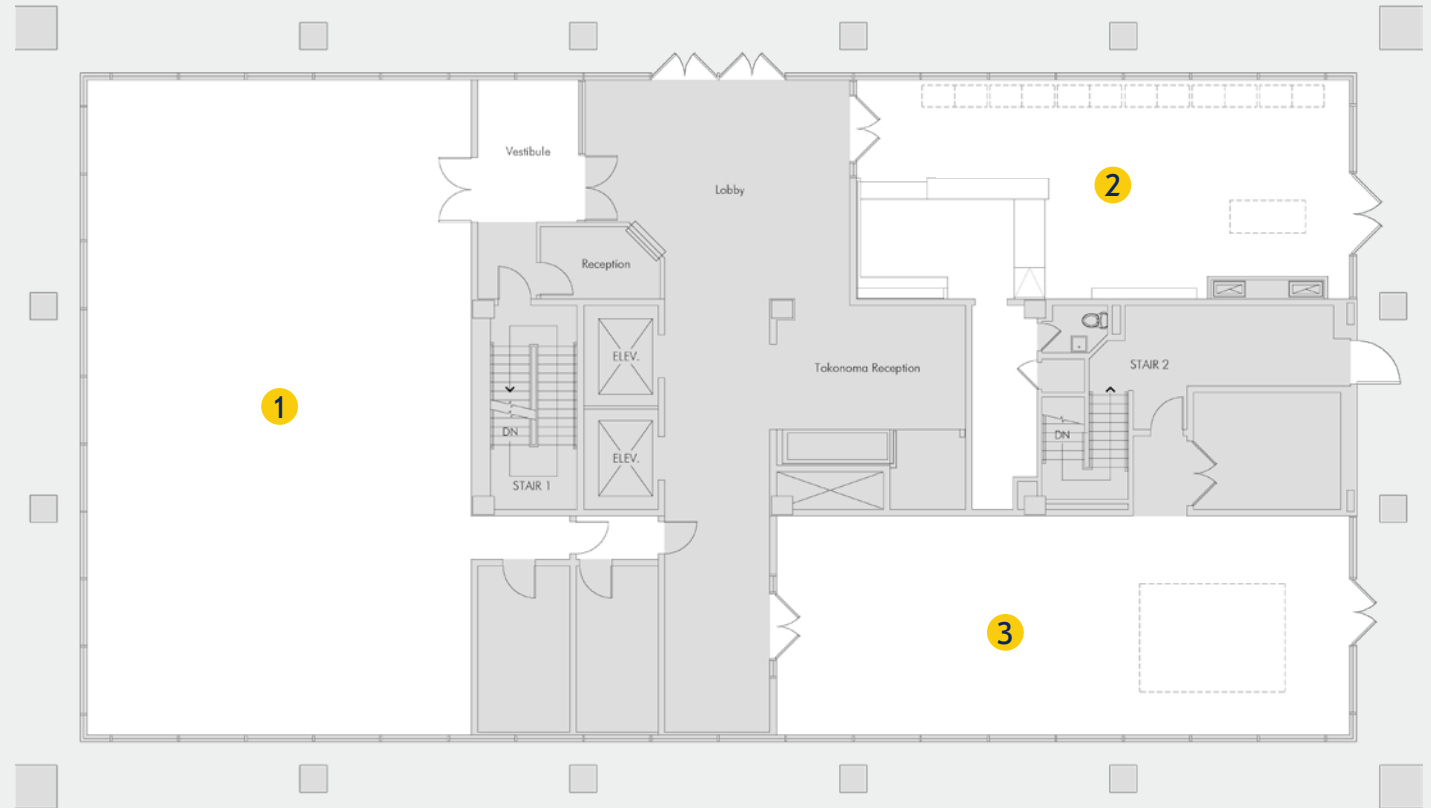

JACCC Center Building

1st Floor Lobby

Japanese American Cultural
& Community Center

244 South San Pedro St
Los Angeles, CA 90012

info@jaccc.org
(213) 628-2725

JACCC Center Building

1st Floor Lobby

Japanese American Cultural
& Community Center